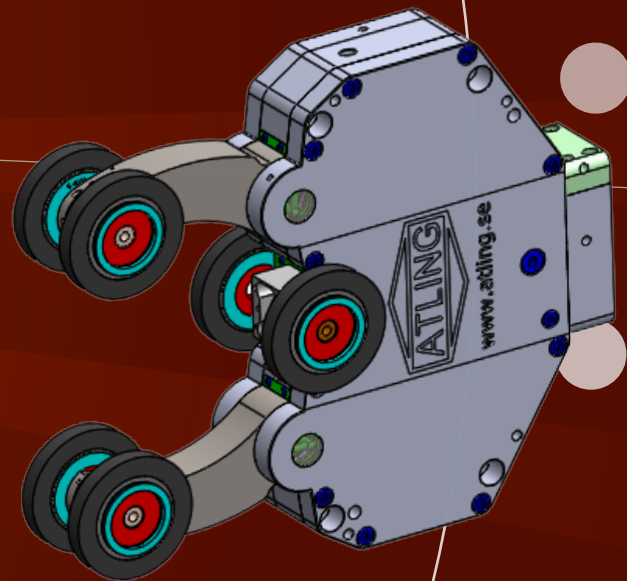

# Special Tailor Made

For more information about Tailor Made solutions,  
please contact Atlings on e-mail adress: [atling@atling.se](mailto:atling@atling.se)

*Flexi Bracket*

*Extra Wide Ø 350-700mm*

*Wide Rollers*

*Rubber Rollers*

*Diamond pads narrow arms*