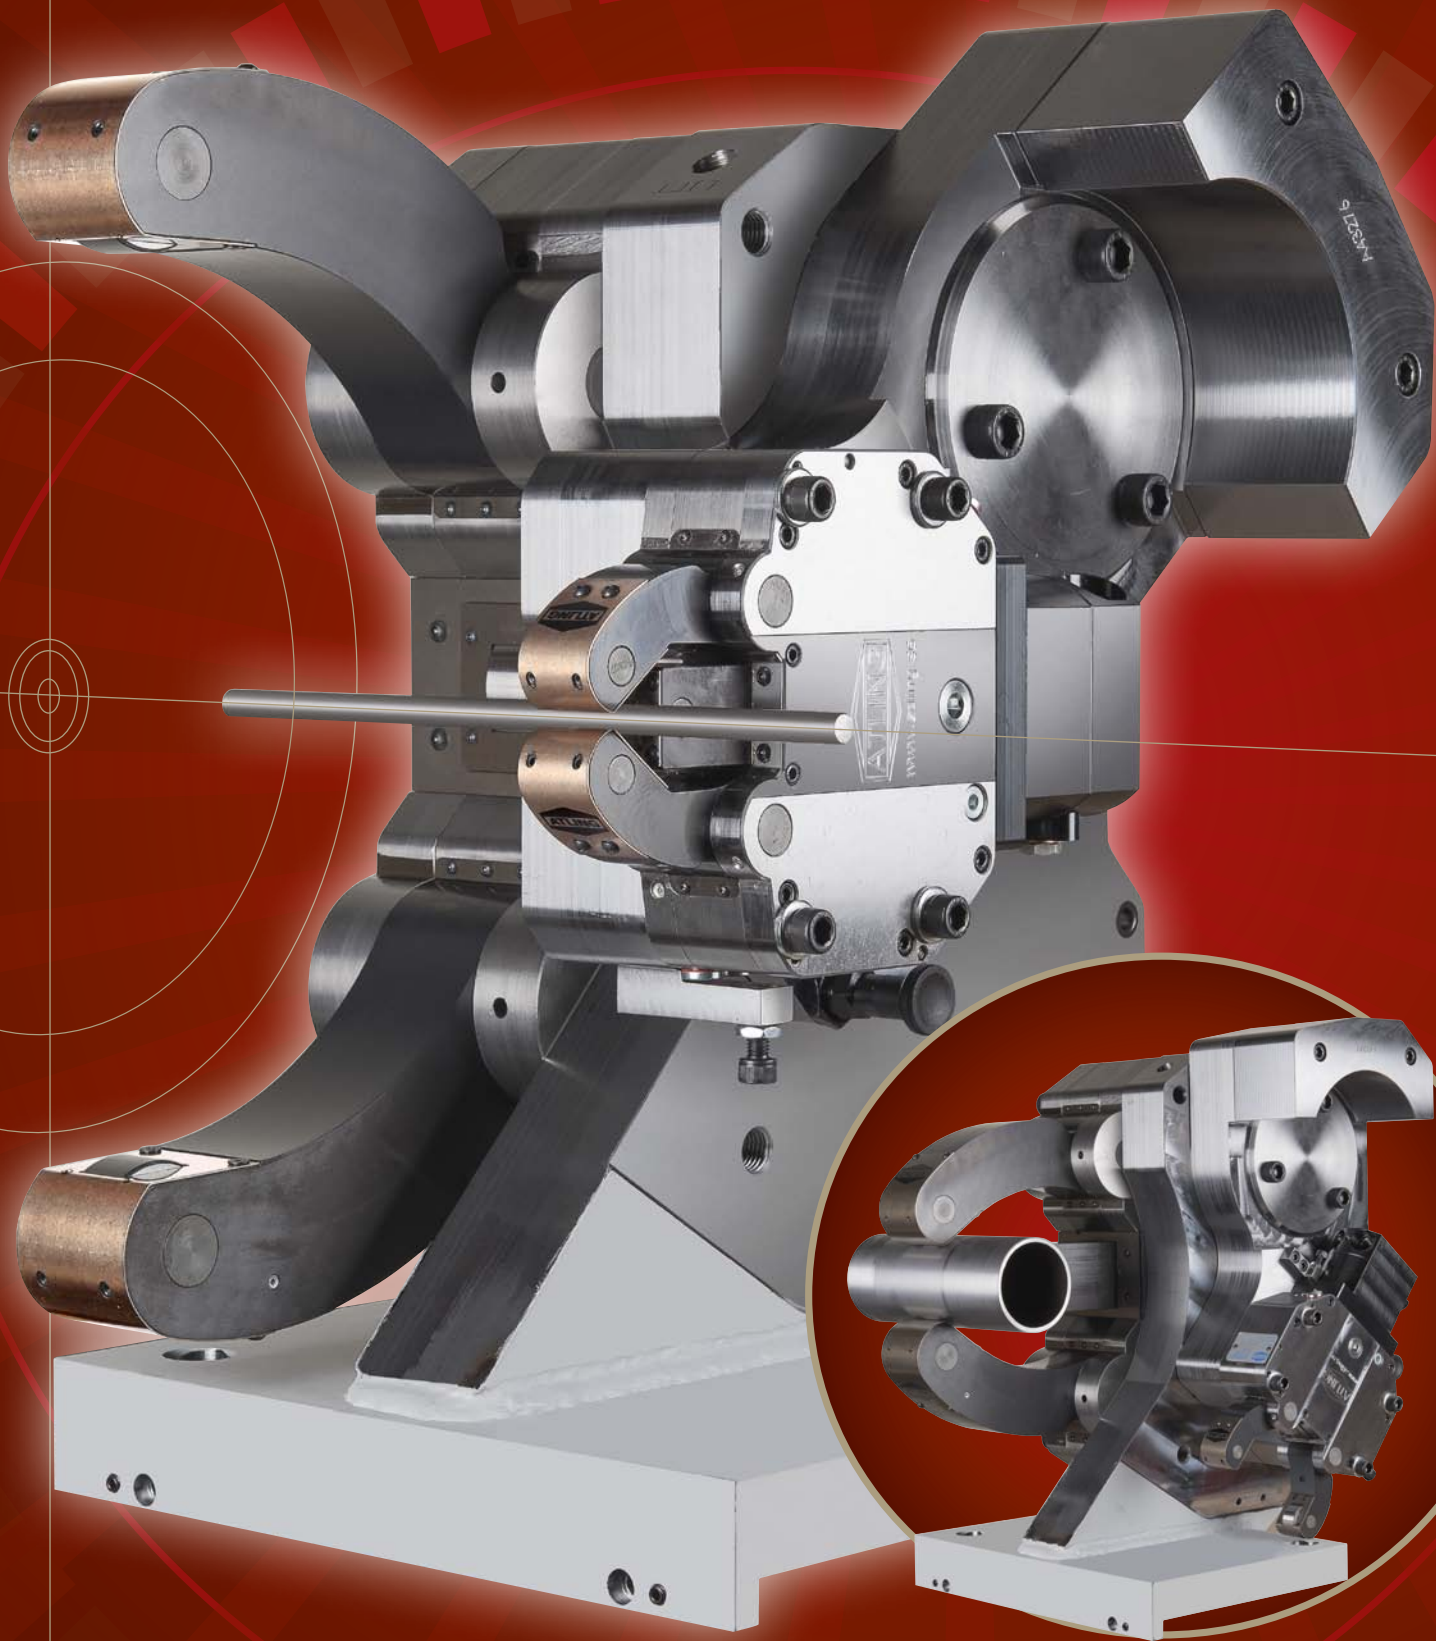

# Special Tailor Made

For more information about Tailor Made solutions,  
please contact Atlings on e-mail adress: [atling@atling.se](mailto:atling@atling.se)

*Flexi Bracket*

*Extra Wide Ø 350-700mm*

*Wide Rollers*

*Rubber Rollers*

*Diamond pads narrow arms*