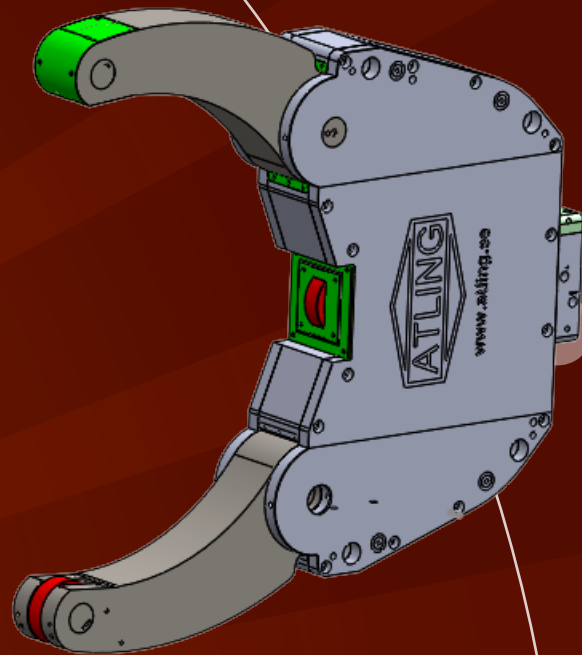

# Special Tailor Made

For more information about Tailor Made solutions,  
please contact Atlings on e-mail adress: [atling@atling.se](mailto:atling@atling.se)

*Flexi Bracket*

*Extra Wide Ø 350-700mm*

*Wide Rollers*

*Rubber Rollers*

*Diamond pads narrow arms*