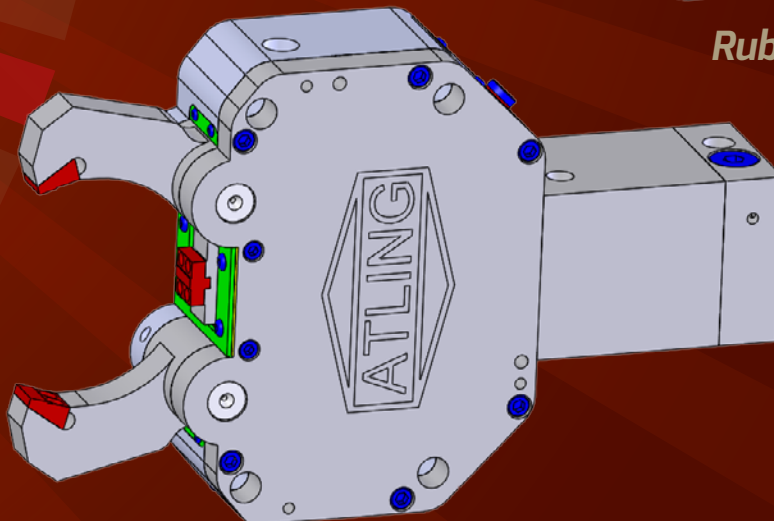

# Special Tailor Made

For more information about Tailor Made solutions,  
please contact Atlings on e-mail adress: [atling@atling.se](mailto:atling@atling.se)

*Flexi Bracket*

*Extra Wide Ø 350-700mm*

*Wide Rollers*

*Rubber Rollers*

*Diamond pads narrow arms*