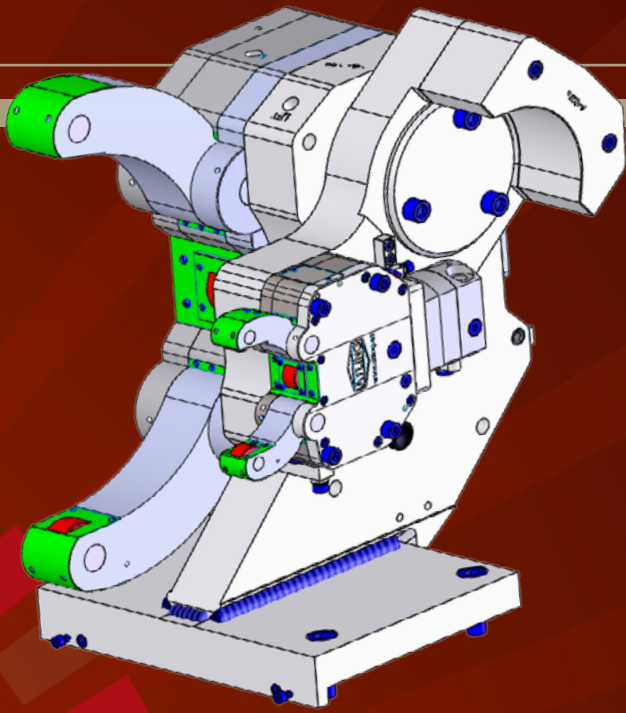

# Special Tailor Made

For more information about Tailor Made solutions,  
please contact Atlings on e-mail adress: [atling@atling.se](mailto:atling@atling.se)

*Flexi Bracket*

*Extra Wide Ø 350-700mm*

*Wide Rollers*

*Rubber Rollers*

*Diamond pads narrow arms*