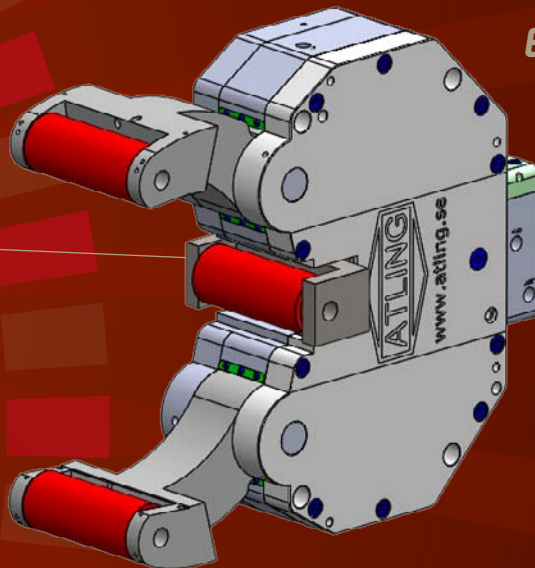

# Special Tailor Made

For more information about Tailor Made solutions,  
please contact Atlings on e-mail adress: [atling@atling.se](mailto:atling@atling.se)

*Flexi Bracket*

*Extra Wide Ø 350-700mm*

*Wide Rollers*

*Rubber Rollers*

*Diamond pads narrow arms*